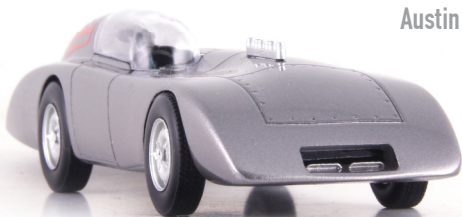

release

**02/2025**

[www.instagram.com/  
autocult\\_models](https://www.instagram.com/autocult_models)

[www.facebook.com/  
autocult.models](https://www.facebook.com/autocult.models)

Austin Healey 100S Streamliner  
(GB, 1956)  
silver  
117 mm (scale 1/43)  
#07031

FRAMING

FRAMING

Bugatti Type 40 Boattail Speedster  
(F, 1927)  
blue  
86 mm (scale 1/43)  
#01023