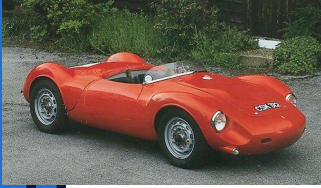

60001

Sauter-Porsche Bergspyder

www.facebook.com/avenue43.models

AVENUE 43

distributed by
AutoCult GmbH

Äußere Further Straße 3 • 90530 Wendelstein • Germany
Tel. +49 / 9129 / 296 4280 • Fax +49 / 9129 / 296 4281