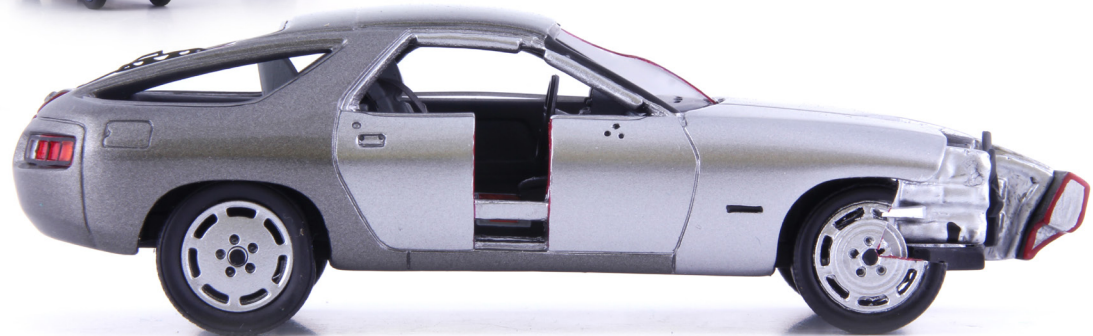

technical changes and errors excepted • printed in Germany • # 99911